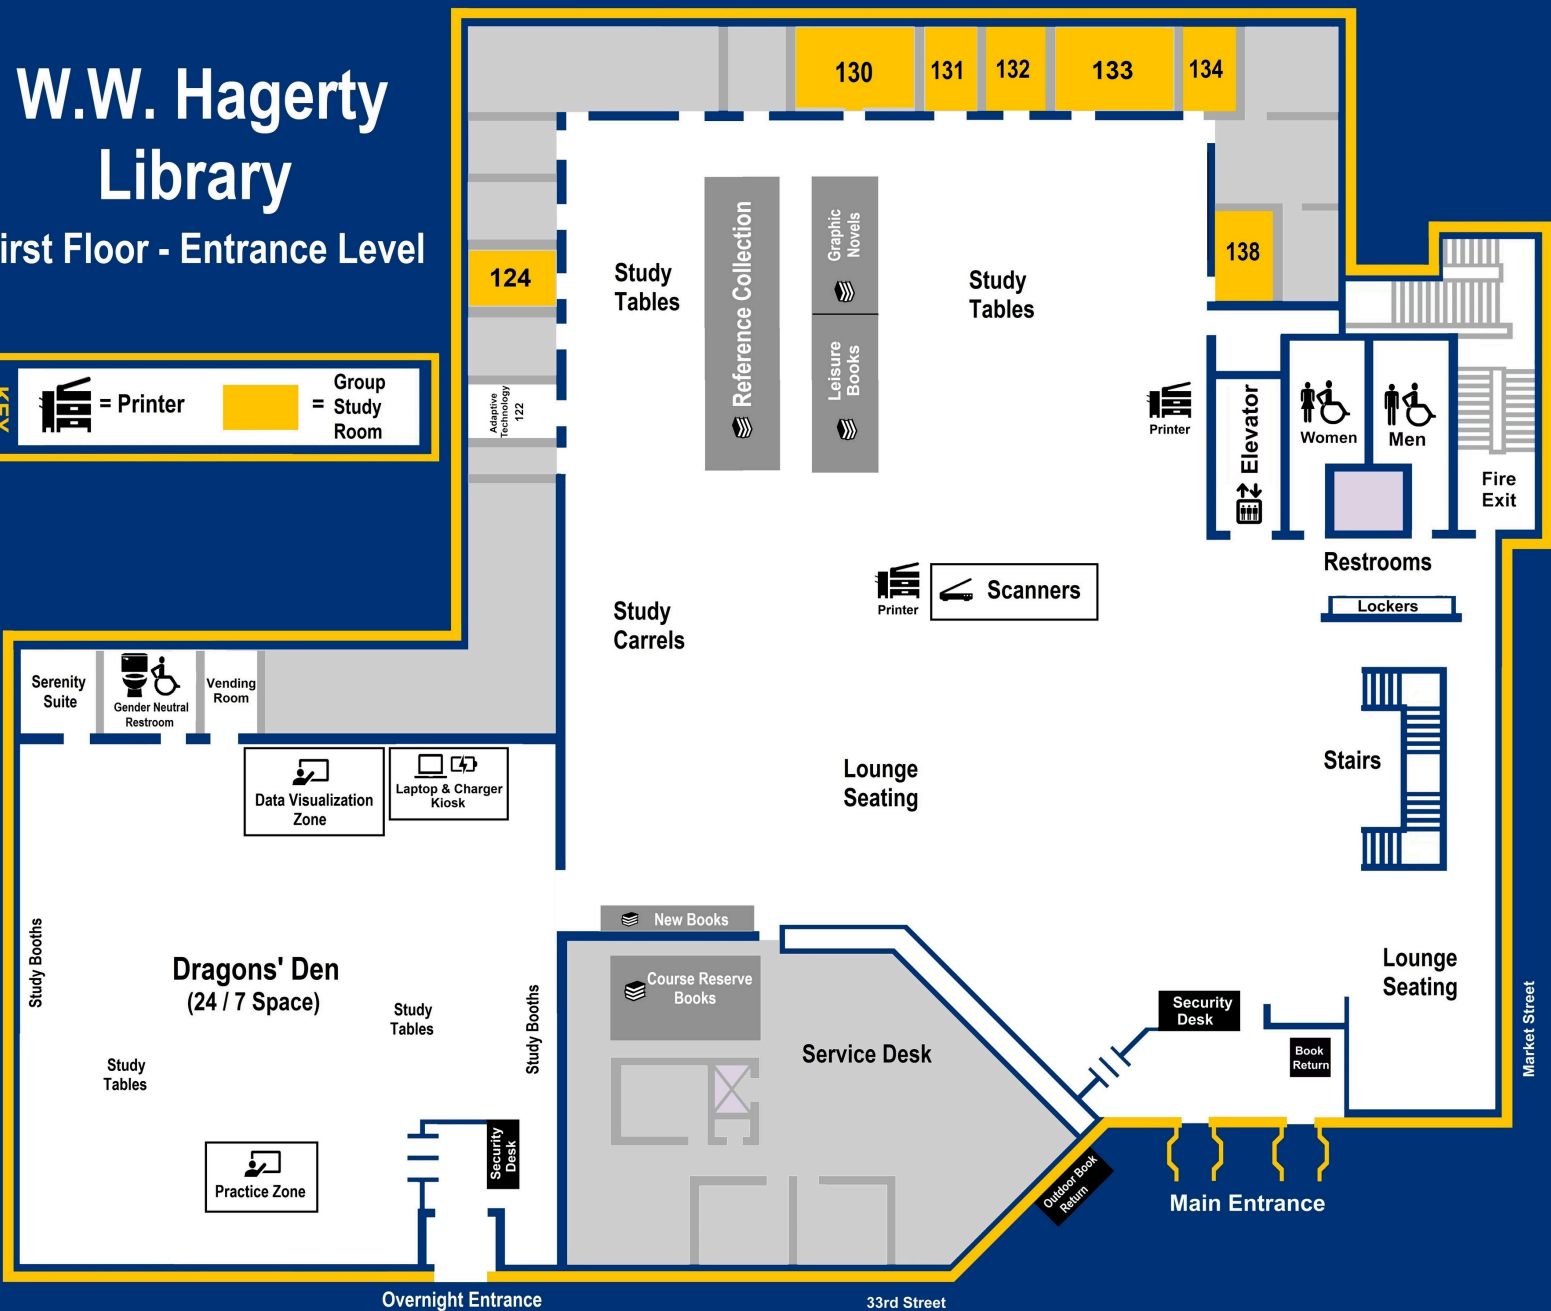

W. W. Hagerty Library Floor Map

Mon - Thurs: 7:30am - midnight
Friday: 7:30am - 8pm
Saturday: Noon - 6pm
Sunday: Noon to midnight
Dragons' Learning Den: 24/7

W.W. Hagerty Library

First Floor - Entrance Level

KEY

Study Room

Overnight Entrance

33rd Street

Market Street

W.W. Hagerty Library - Second Floor

KEY

 = Group Study Rooms

 = Multi-faith Prayer and Meditation Space

W.W. Hagerty Library

Lower Level

KEY

= Group Study Room