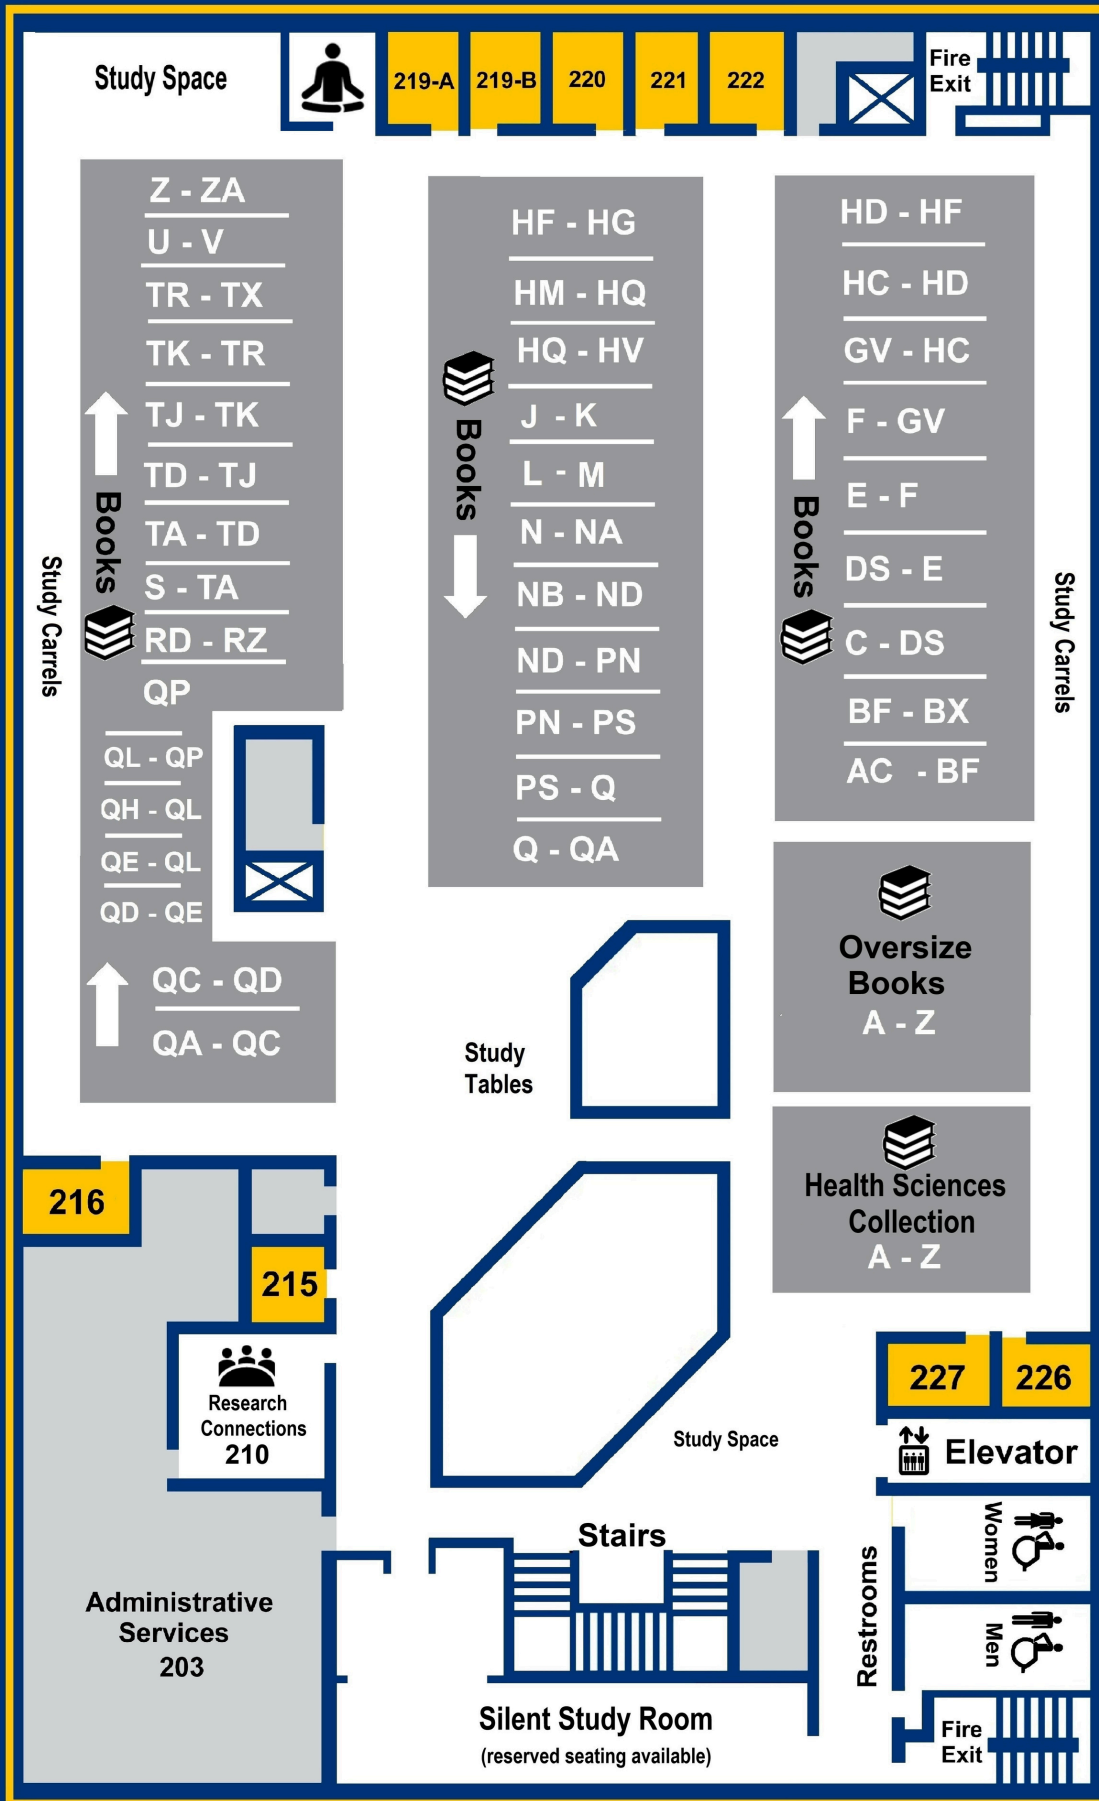

W. W. Hagerty Library Floor Map

Mon - Thurs: 7:30am - midnight
Friday: 7:30am - 8pm
Saturday: Noon - 6pm
Sunday: Noon to midnight
Dragons' Learning Den: 24/7

W.W. Hagerty Library

First Floor - Entrance Level

KEY

Study Room

Overnight Entrance

33rd Street

Market Street

W.W. Hagerty Library - Second Floor

KEY

 = Group Study Rooms

 = Multi-faith Prayer and Meditation Space

W.W. Hagerty Library

Lower Level

KEY

= Group Study Room